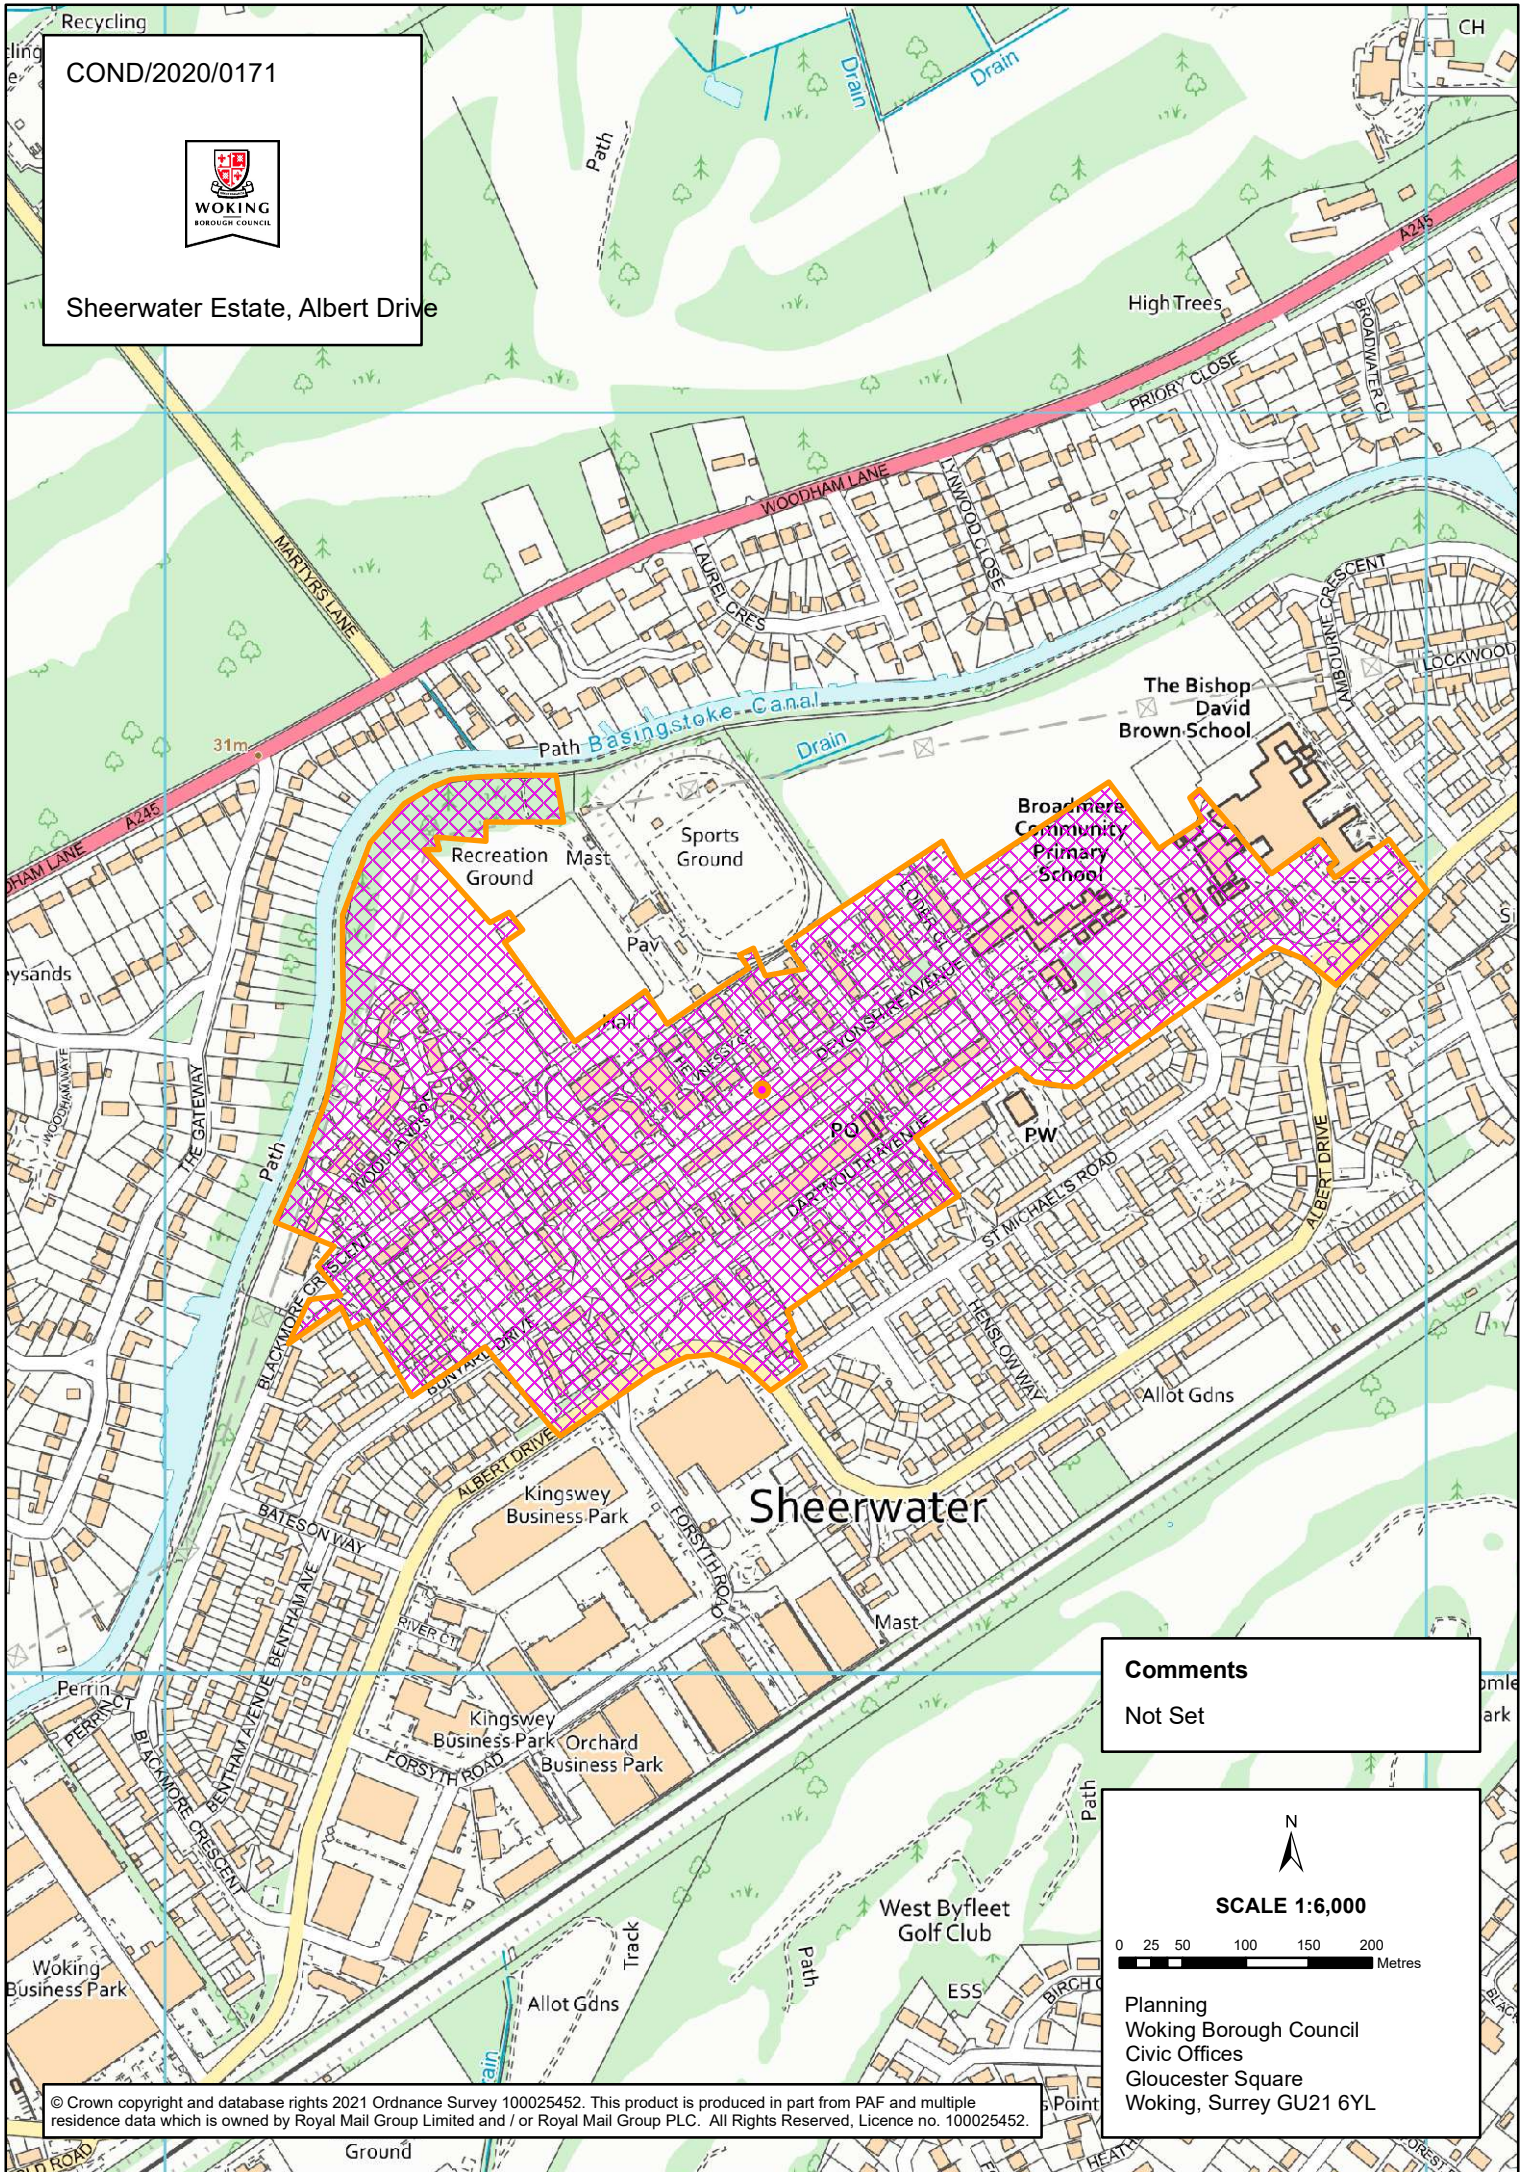

COND/2020/0171

Sheerwater Estate, Albert Drive

Comments
Not Set

N

SCALE 1:6,000

0 25 50 100 150 200 Metres

Planning
Woking Borough Council
Civic Offices
Gloucester Square
Woking, Surrey GU21 6YL

© Crown copyright and database rights 2021 Ordnance Survey 100025452. This product is produced in part from PAF and multiple residence data which is owned by Royal Mail Group Limited and / or Royal Mail Group PLC. All Rights Reserved, Licence no. 100025452.